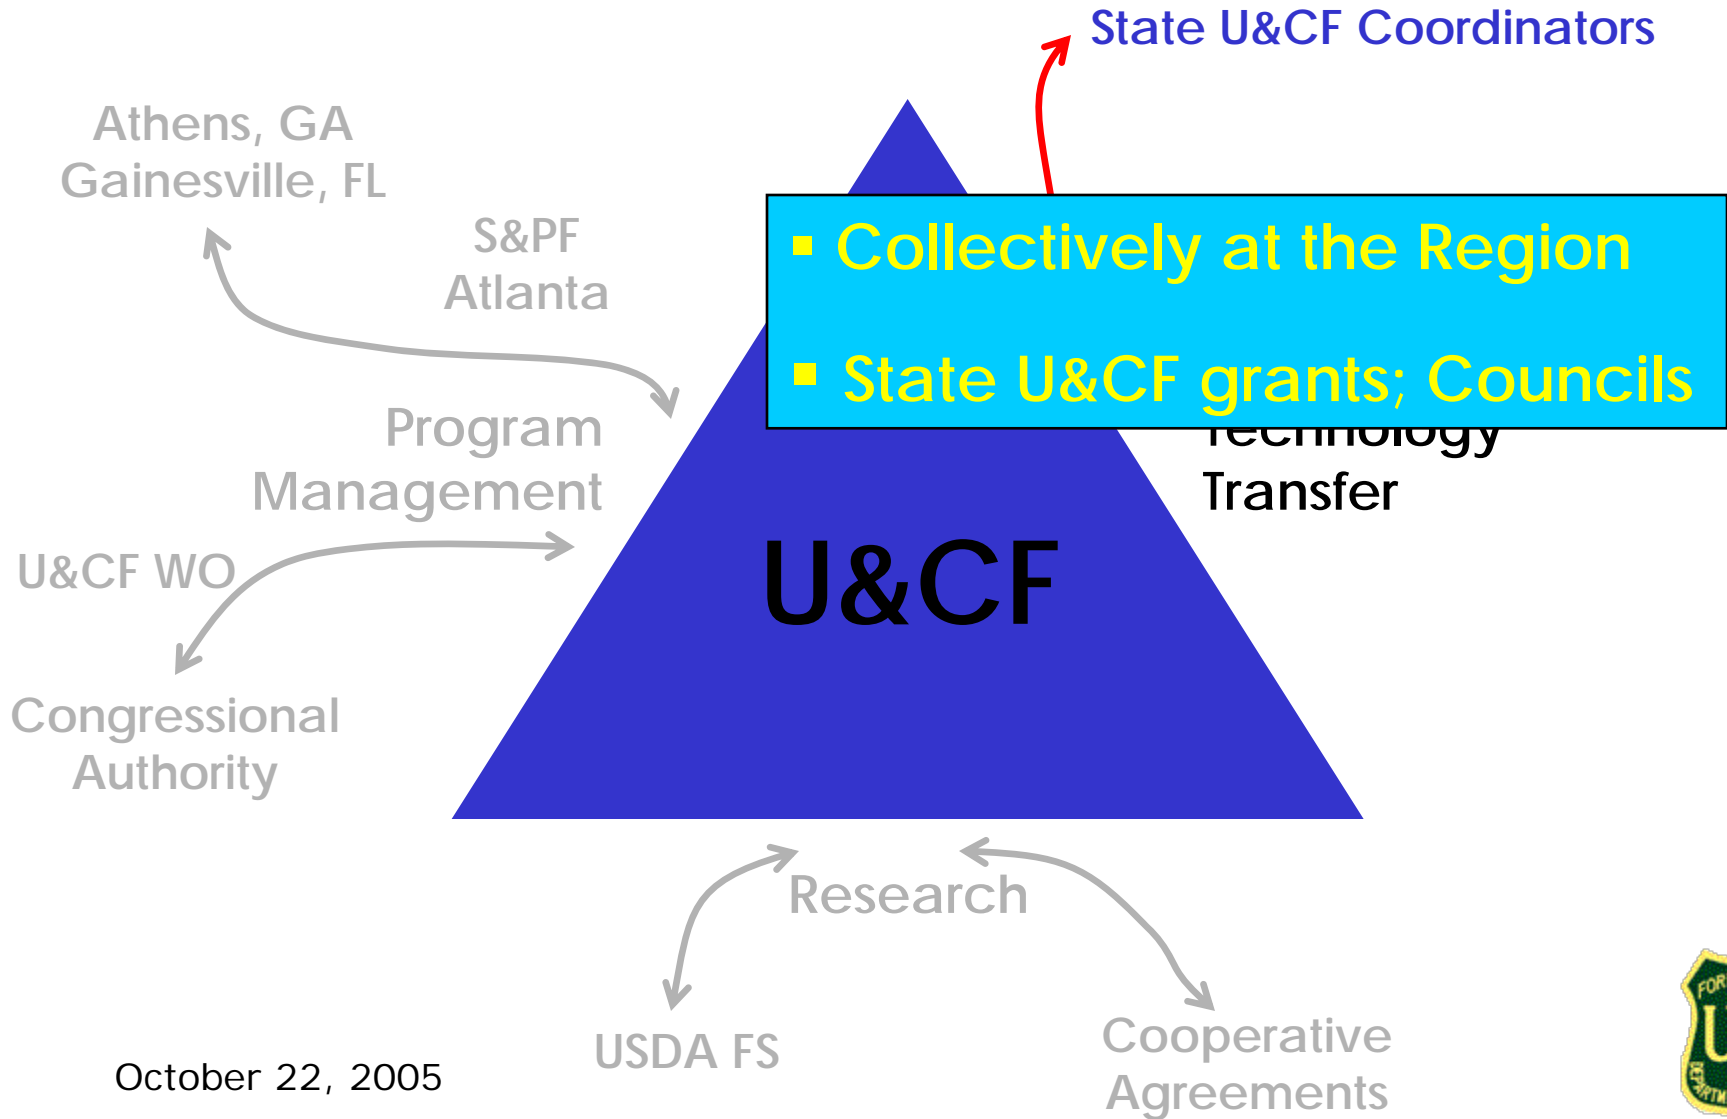

Greening Urban & Community Forestry in the Southern Region: The Role of Partnerships

Society of American Foresters
2005 National Convention
Fort Worth, TX

October 19-23, 2005

October 22, 2005

**Southern Center for Urban
Forestry Research & Information**

U&CF Research Partnerships

October 22, 2005

U&CF Research Partnerships

U&CF Research Partnerships

October 22, 2005

U&CF Tech Transfer Partnerships

U&CF Tech Transfer Partnerships

October 22, 2005

U&CF Tech Transfer Partnerships

U&CF Tech Transfer Partnerships

October 22, 2005

U&CF Tech Transfer Partnerships

October 22, 2005

U&CF Tech Transfer Partnerships

October 22, 2005

U&CF Tech Transfer Partnerships