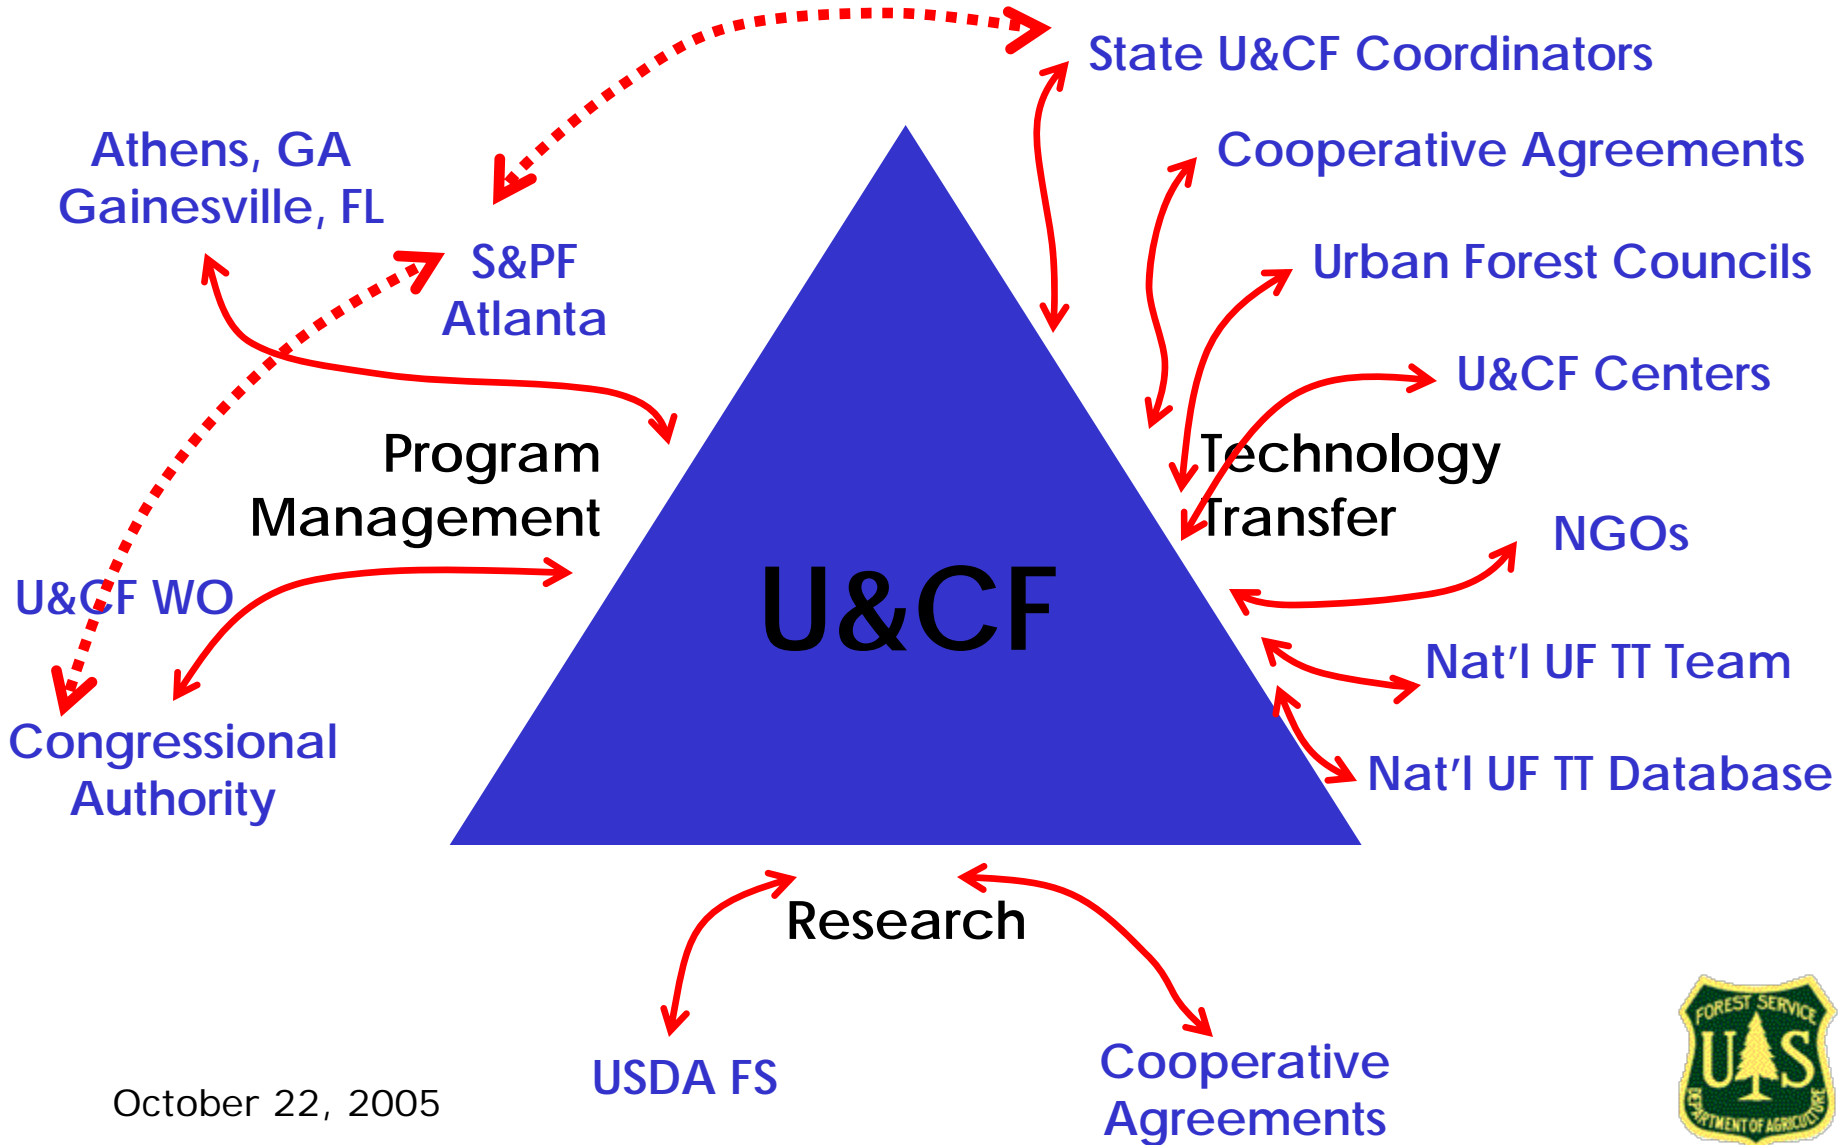

Greening Urban & Community Forestry in the Southern Region: The Role of Partnerships

Society of American Foresters
2005 National Convention
Fort Worth, TX

October 19-23, 2005

October 22, 2005

**Southern Center for Urban
Forestry Research & Information**

U&CF Tech Transfer Partnerships

U&CF Tech Transfer Partnerships

October 22, 2005

U&CF Tech Transfer Partnerships

October 22, 2005

U&CF Tech Transfer Partnerships

October 22, 2005

U&CF Tech Transfer Partnerships

October 22, 2005

U&CF Tech Transfer Partnerships

October 22, 2005

U&CF Tech Transfer Partnerships

U&CF Tech Transfer Partnerships

October 22, 2005

U&CF Tech Transfer Partnerships

U&CF Tech Transfer Partnerships

U&CF Tech Transfer Partnerships

U&CF Program Oversight

October 22, 2005

U&CF Program Oversight

October 22, 2005

Southern U&CF Partnerships

October 22, 2005

Southern Center for Urban Forestry Research & Information